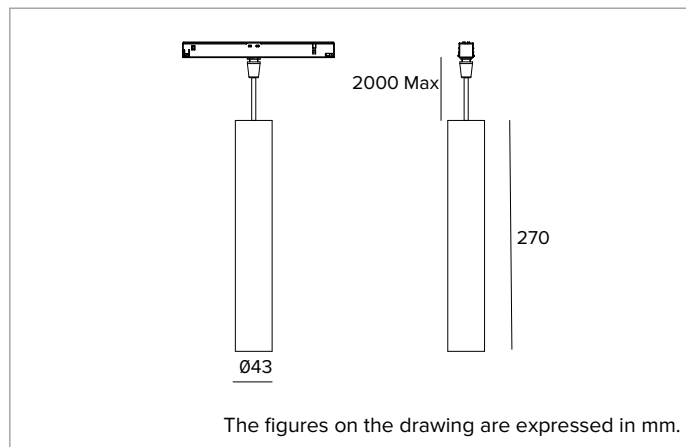

## 1T9926EL | FORTYEIGHT Label 4 - Suspension

Professional low voltage LED fixture for direct lighting

		4000K	H(m)	D(m)	Emax(lx)
		Ra90		42°	
Fixture Power	7W	1	0.76	1718	
Source Flux	1060lm	2	1.52	430	
Fixture Flux	783lm	3	2.28	191	
Efficacy	111lm/W	4	3.04	107	
TS1968	I <sub>max</sub> =1621cd/klm	I <sub>max</sub>	1718cd	5	3.80

### MECHANICAL CHARACTERISTICS

Cylindrical body in CNC machined aluminum and coated with powder paint.

**Colour and finish:** Plaster white

**Dimensions:** D=43mm

**Weight:** 0.4Kg

**Version:** ON-OFF

**Degree of protection:** IP20